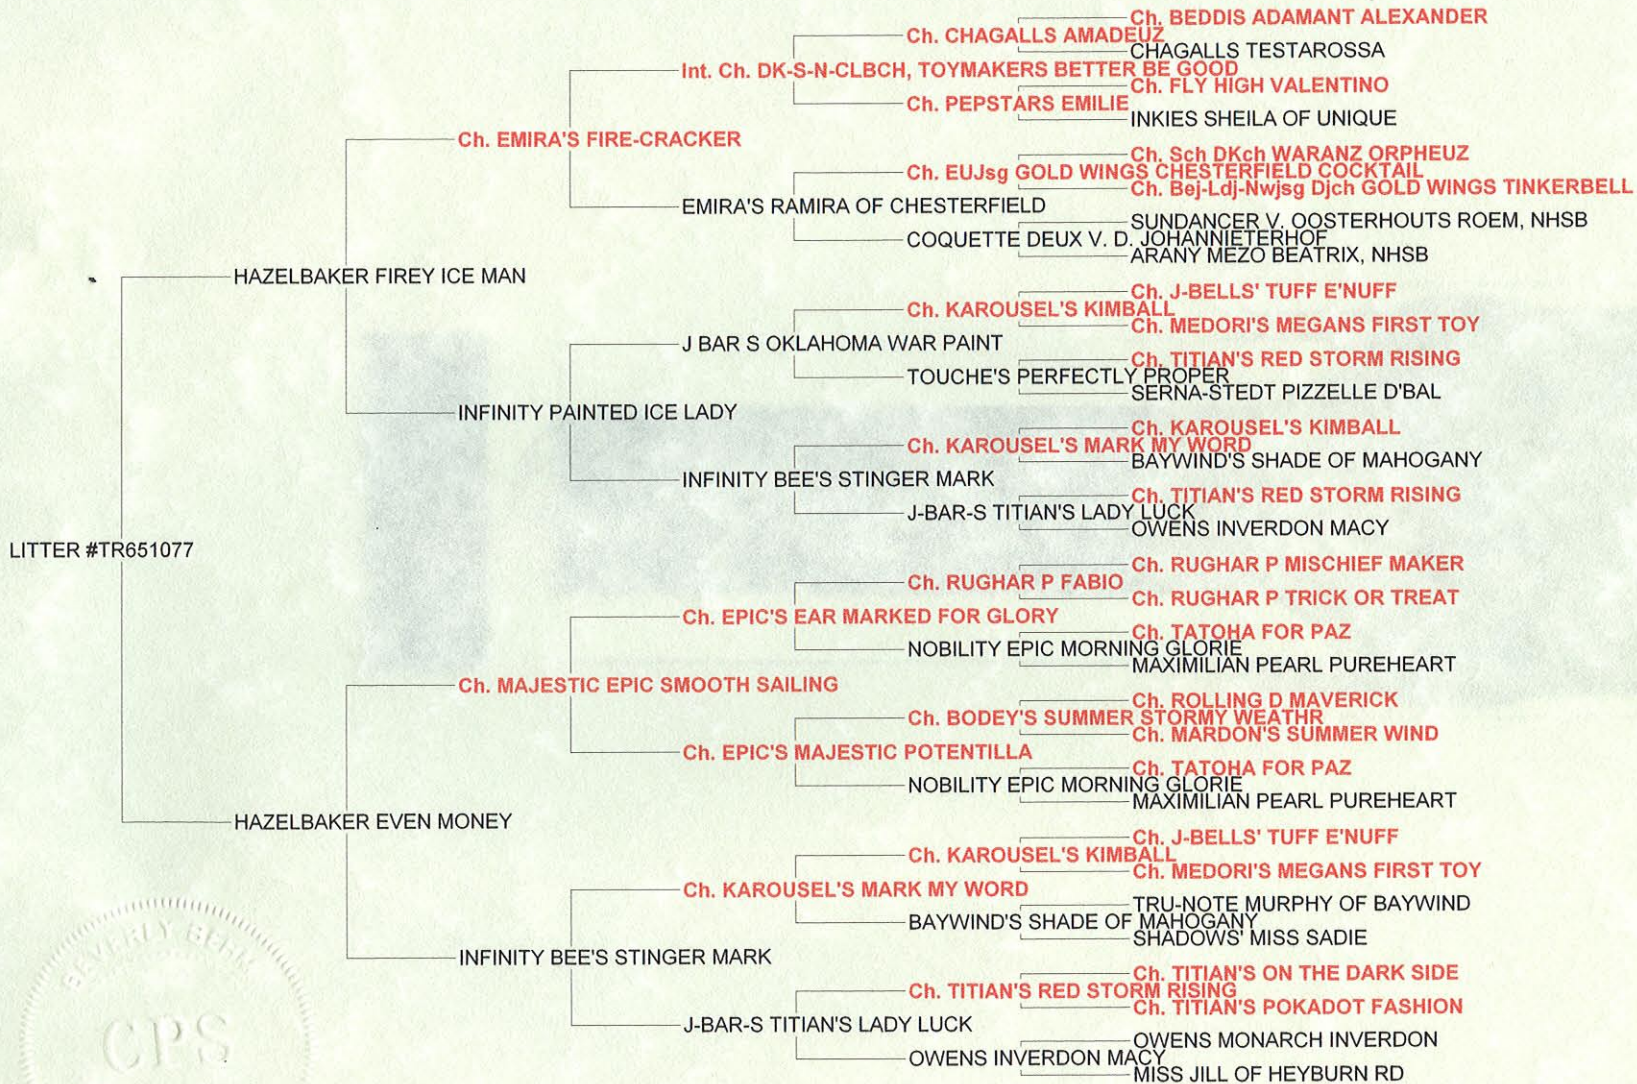

Pedigree for LITTER #TR651077

Color: Sable & White
Breeder: Cargill, Karin

Beverly Behm
Certified Pedigree Service
P.O. Box 585
Harmony, Pa. 16037

Date of Birth: 06/30/2007

LITTER #TR651077

I certify that this pedigree is true and complete to the best of my knowledge.
Beverly Behm
Date: 7-7-07